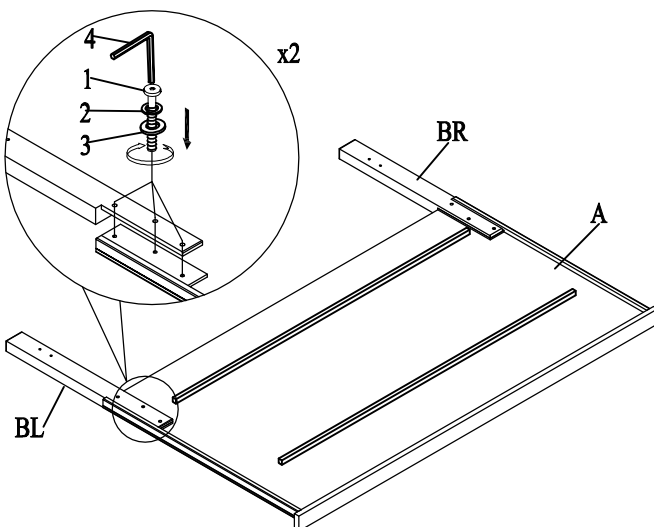

Step 1/ Étape 1