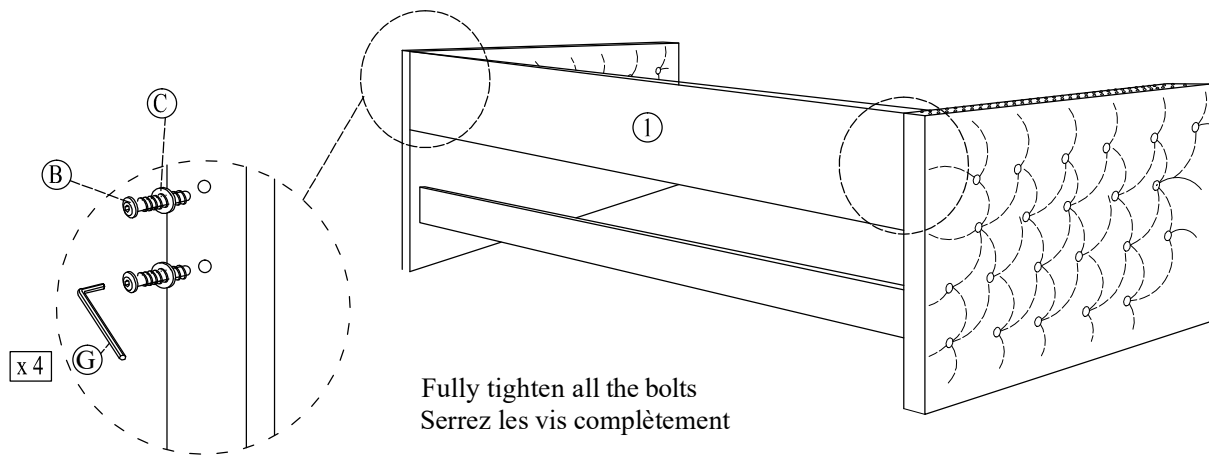

STEP 5 / ÉTAPE 5