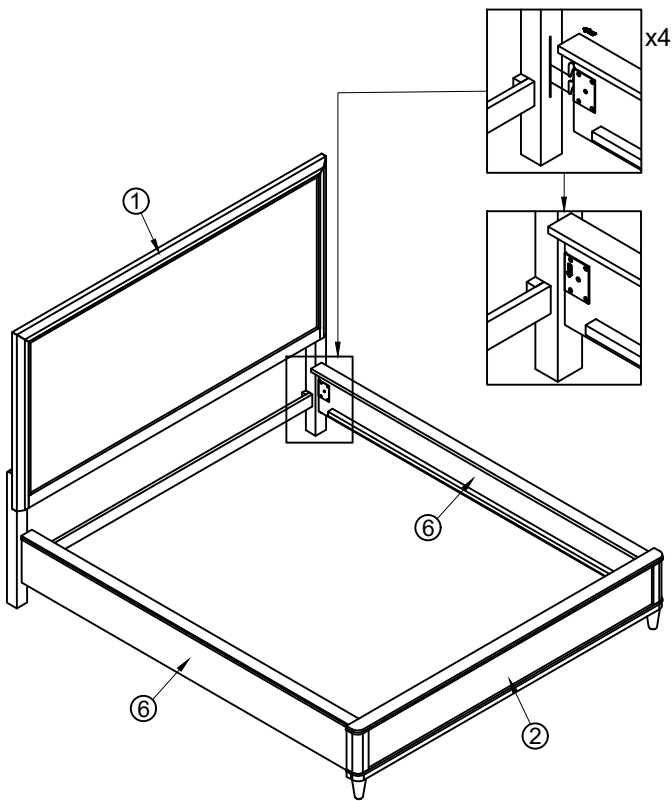

STEP 2 / ÉTAPE 2