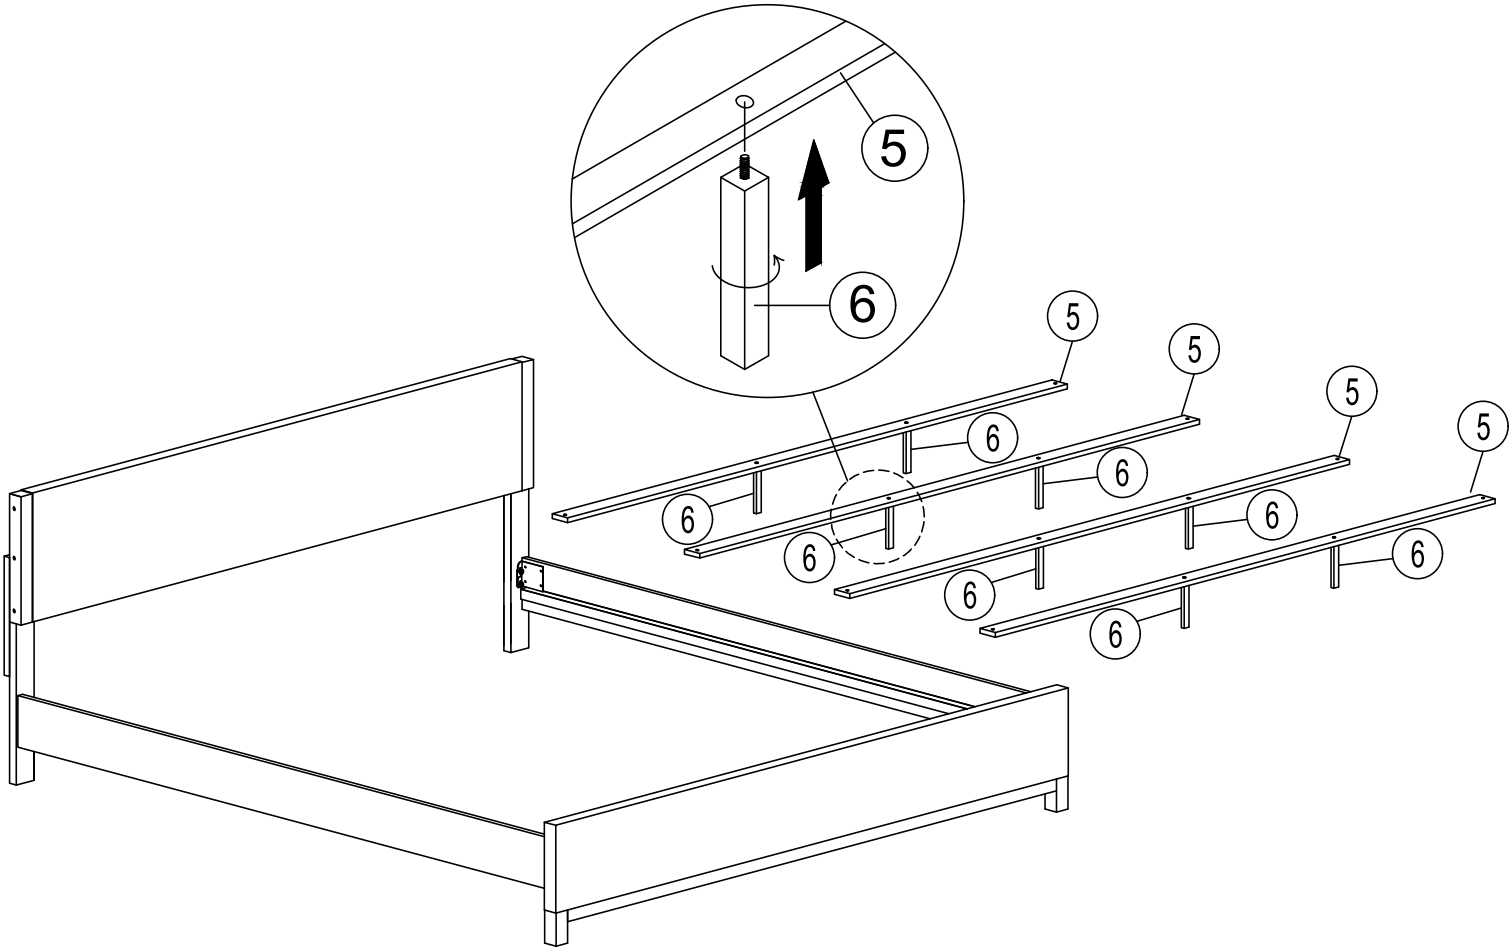

HARDWARE LIST / LISTE DE QUINCAILLERIE				
No.	Descriptions	Size	Sketch	Qty.
A	JCBC Bolt / Boulon	M6 x 40mm (Blk)		6 Pcs
B	Spring Washer / Rondelle D' Arrêt	M6 x 6.4 x 1.7mm (Blk)		6 Pcs
C	Flat Washer / Rondelle Plate	M6 x 19 x 1mm (Blk)		6 Pcs
D	Allen Key / Clé Allen	M4 (Blk)		1 Pc
E	JCBC Bolt / Boulon	M8 x 25mm (RB)		8 Pcs
F	Spring Washer / Rondelle D' Arrêt	M8 x 8.3 x 2.1mm (RB)		8 Pcs
G	Flat Washer / Rondelle Plate	M8 x 16 x 1.5mm (RB)		8 Pcs
H	Allen Key / Clé Allen	M5 (Blk)		1 Pc
I	P/H Rattan Screw / Vis	32MM		8 Pcs

* Above Hardware are packed in 1577K-1 for Assembly.

STEP 2 / ÉTAPE 2 :

STEP 1 / ÉTAPE 1 :

COMPLETED ASSEMBLY

STEP 3 / ÉTAPE 3 :

STEP 5 / ÉTAPE 5 :

STEP 4 / ÉTAPE 4 :

1577K-1/3 EK BED / TRES GRAND LIT