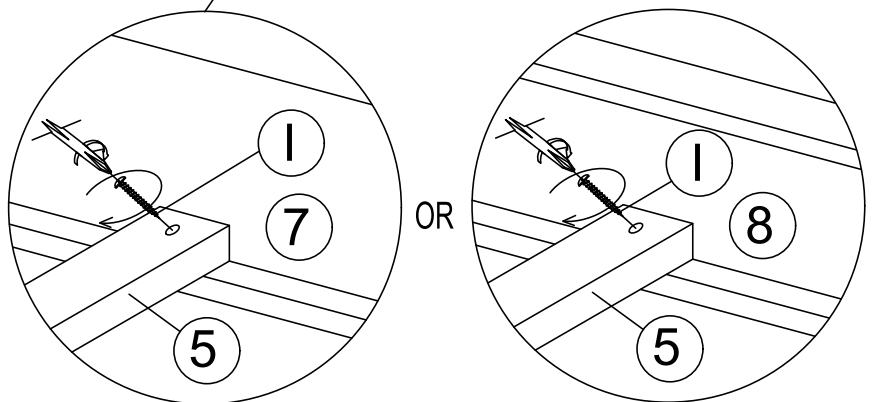

HARDWARE LIST / LISTE DE QUINCAILLERIE				
No.	Descriptions	Size	Sketch	Qty.
A	JCBC Bolt / Boulon	M6 x 40mm (Blk)		6 Pcs
B	Spring Washer / Rondelle D' Arrêt	M6 x 6.4 x 1.7mm (Blk)		6 Pcs
C	Flat Washer / Rondelle Plate	M6 x 19 x 1mm (Blk)		6 Pcs
D	Allen Key / Clé Allen	M4 (Blk)		1 Pc
E	JCBC Bolt / Boulon	M8 x 25mm (RB)		8 Pcs
F	Spring Washer / Rondelle D' Arrêt	M8 x 8.3 x 2.1mm (RB)		8 Pcs
G	Flat Washer / Rondelle Plate	M8 x 16 x 1.5mm (RB)		8 Pcs
H	Allen Key / Clé Allen	M5 (Blk)		1 Pc
I	P/H Rattan Screw / Vis	32MM		8 Pcs

* Above Hardware are packed in 1577K-1 for Assembly.

STEP 2 / ÉTAPE 2 :

STEP 1 / ÉTAPE 1 :

COMPLETED ASSEMBLY

STEP 3 / ÉTAPE 3 :

STEP 5 / ÉTAPE 5 :

STEP 4 / ÉTAPE 4 :

1577K-1/3 EK BED / TRES GRAND LIT