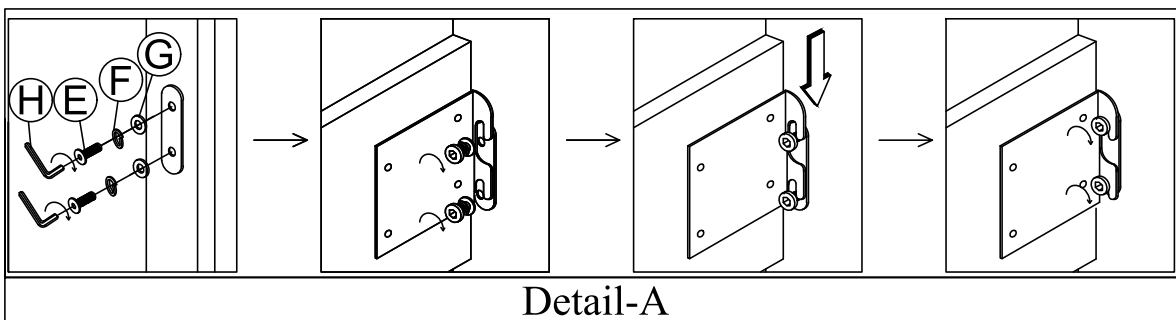

COMPLETED ASSEMBLY