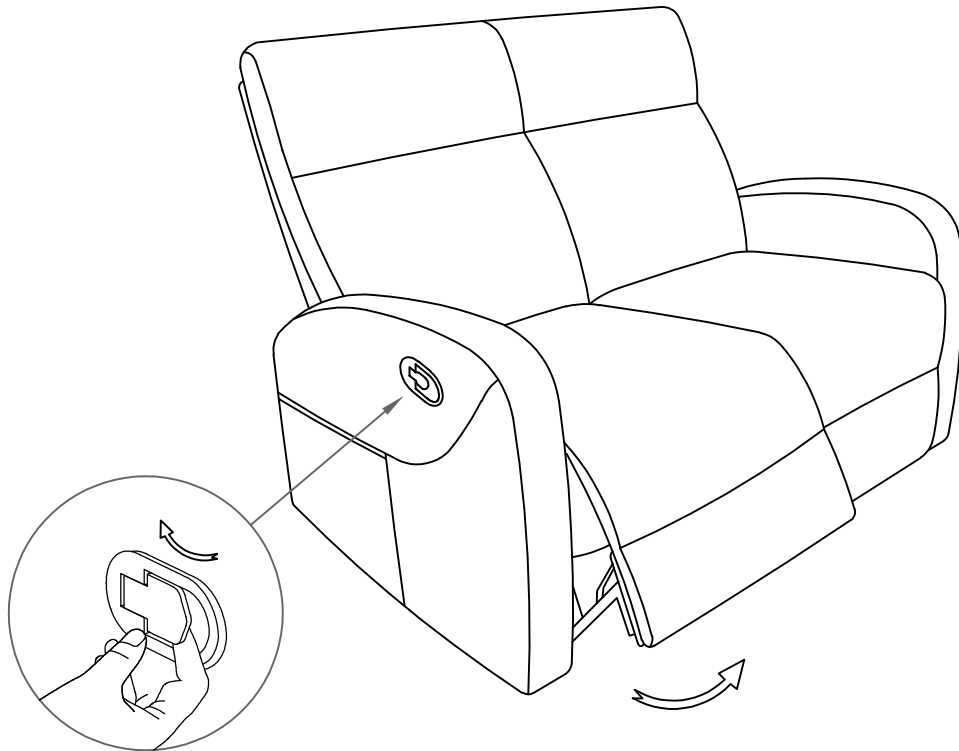

Assembly Instruction

ITEM NO.: 9147PUE/FDG-2
DOUBLE RECLINING LOVE SEAT

Note: Do not use power tools for assembly. Power tools increase the risk of over tightening which lead to splitting or cracking the wood.

Component list

No	Drawing	Qty	Description
A		1	SEAT
B		1	LSF BACK REST
C		1	RSF BACK REST

Step #1

Step #2

2

Step #3

Pull to recline the chair

Care Instruction for PU/Chenille Furniture: