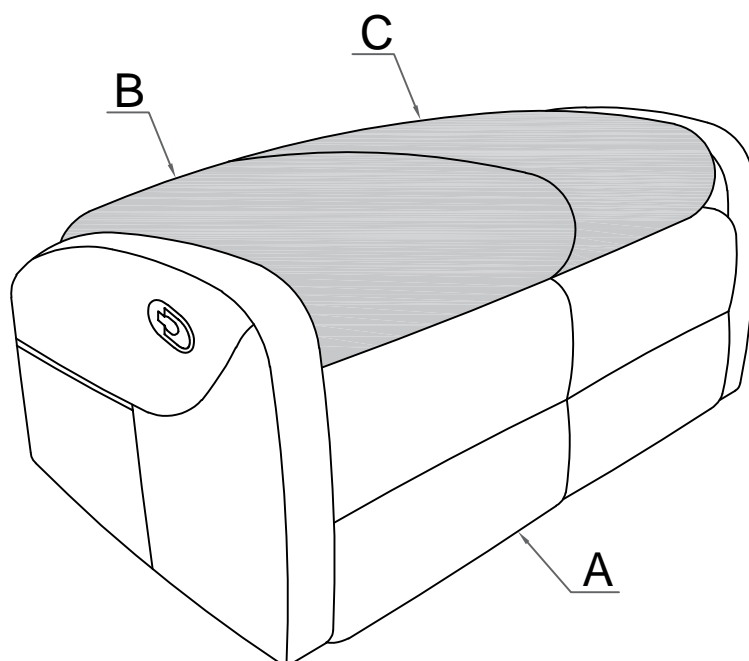

Assembly Instruction

ITEM NO.: 9147PUE/FDG-2
DOUBLE RECLINING LOVE SEAT

Note: Do not use power tools for assembly. Power tools increase the risk of over tightening which lead to splitting or cracking the wood.

Component list

No	Drawing	Qty	Description
A		1	SEAT
B		1	LSF BACK REST
C		1	RSF BACK REST

Step #1

Step #2

2

Step #3

Pull to recline the chair

Care Instruction for PU/Chenille Furniture: