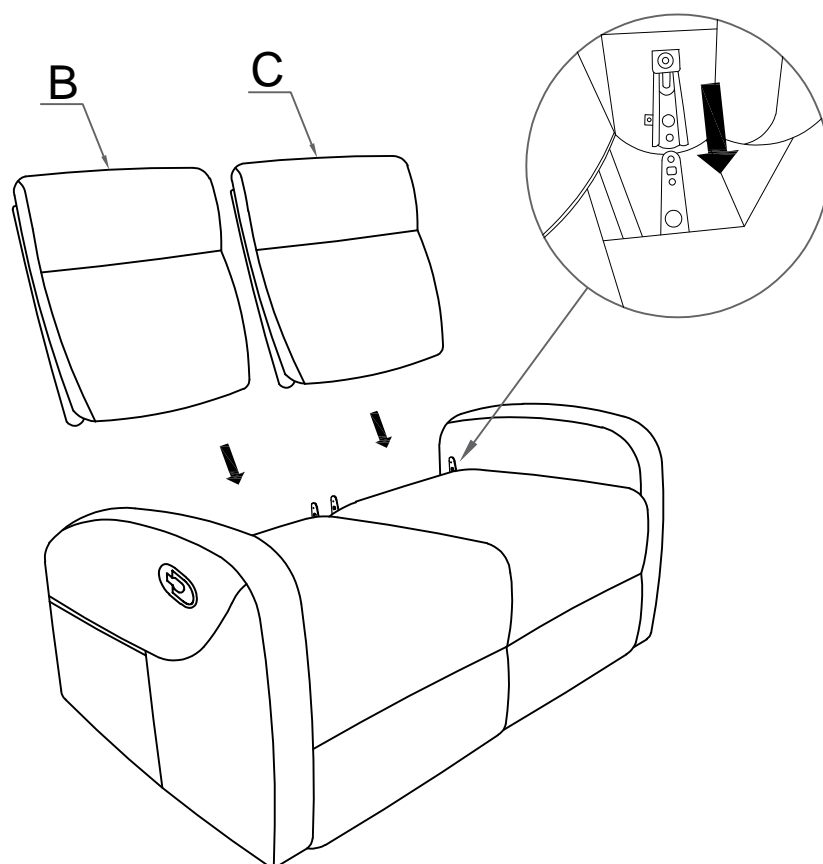

Assembly Instruction

ITEM NO.: 9147PUE/FDG-2
DOUBLE RECLINING LOVE SEAT

Note: Do not use power tools for assembly. Power tools increase the risk of over tightening which lead to splitting or cracking the wood.

Component list

No	Drawing	Qty	Description
A		1	SEAT
B		1	LSF BACK REST
C		1	RSF BACK REST

Step #1

Step #2

2

Step #3

Pull to recline the chair

Care Instruction for PU/Chenille Furniture: