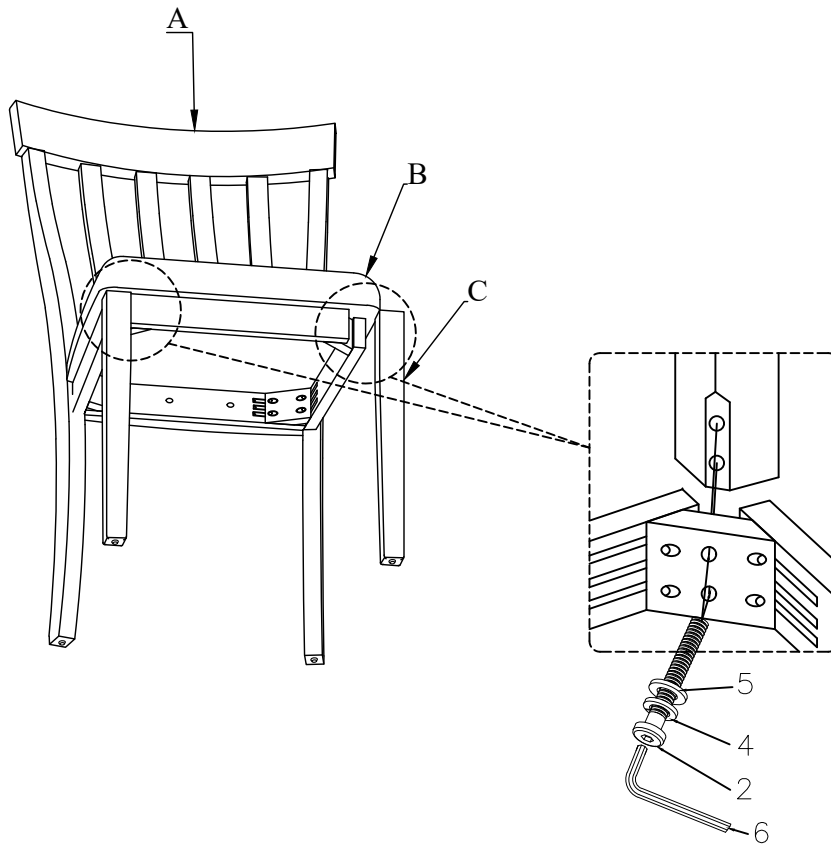

NO	SKETCH	DESCRIPTION	SIZE	Q'TY
1		BOLT / BOULON	Ø1/4" x 1-1/2"	2 pcs
2		BOLT / BOULON	Ø1/4" x 2-3/8"	4 pcs
3		BOLT / BOULON	Ø1/4" x 3"	4 pcs
4		SPRING WASHER / RONDELLE D'ARRÊT	1/4" x 1/2" x 11/32" x 1/12"	10 pcs
5		FLAT WASHER / RONDELLE PLATE	1/4" x 3/4" x 11/32" x 5/64"	10 pcs
6		ALLEN KEY / CLE' ALLEN	5/32" x 2 1/4"	1 pc

**ABOVE HARDWARE ARE PACKED IN #5706GYS/ 5706S FOR ASSEMBLY

STEP 1/ÉTAPE 1

STEP 2/ÉTAPE 2

ASSEMBLY INSTRUCTION INSTRUCTION D' ASSEMBLAGE

ITEM NO: 5706GYS / 5706S - SIDE CHAIR / CHAISE DROITE

STEP 2/ÉTAPE 2